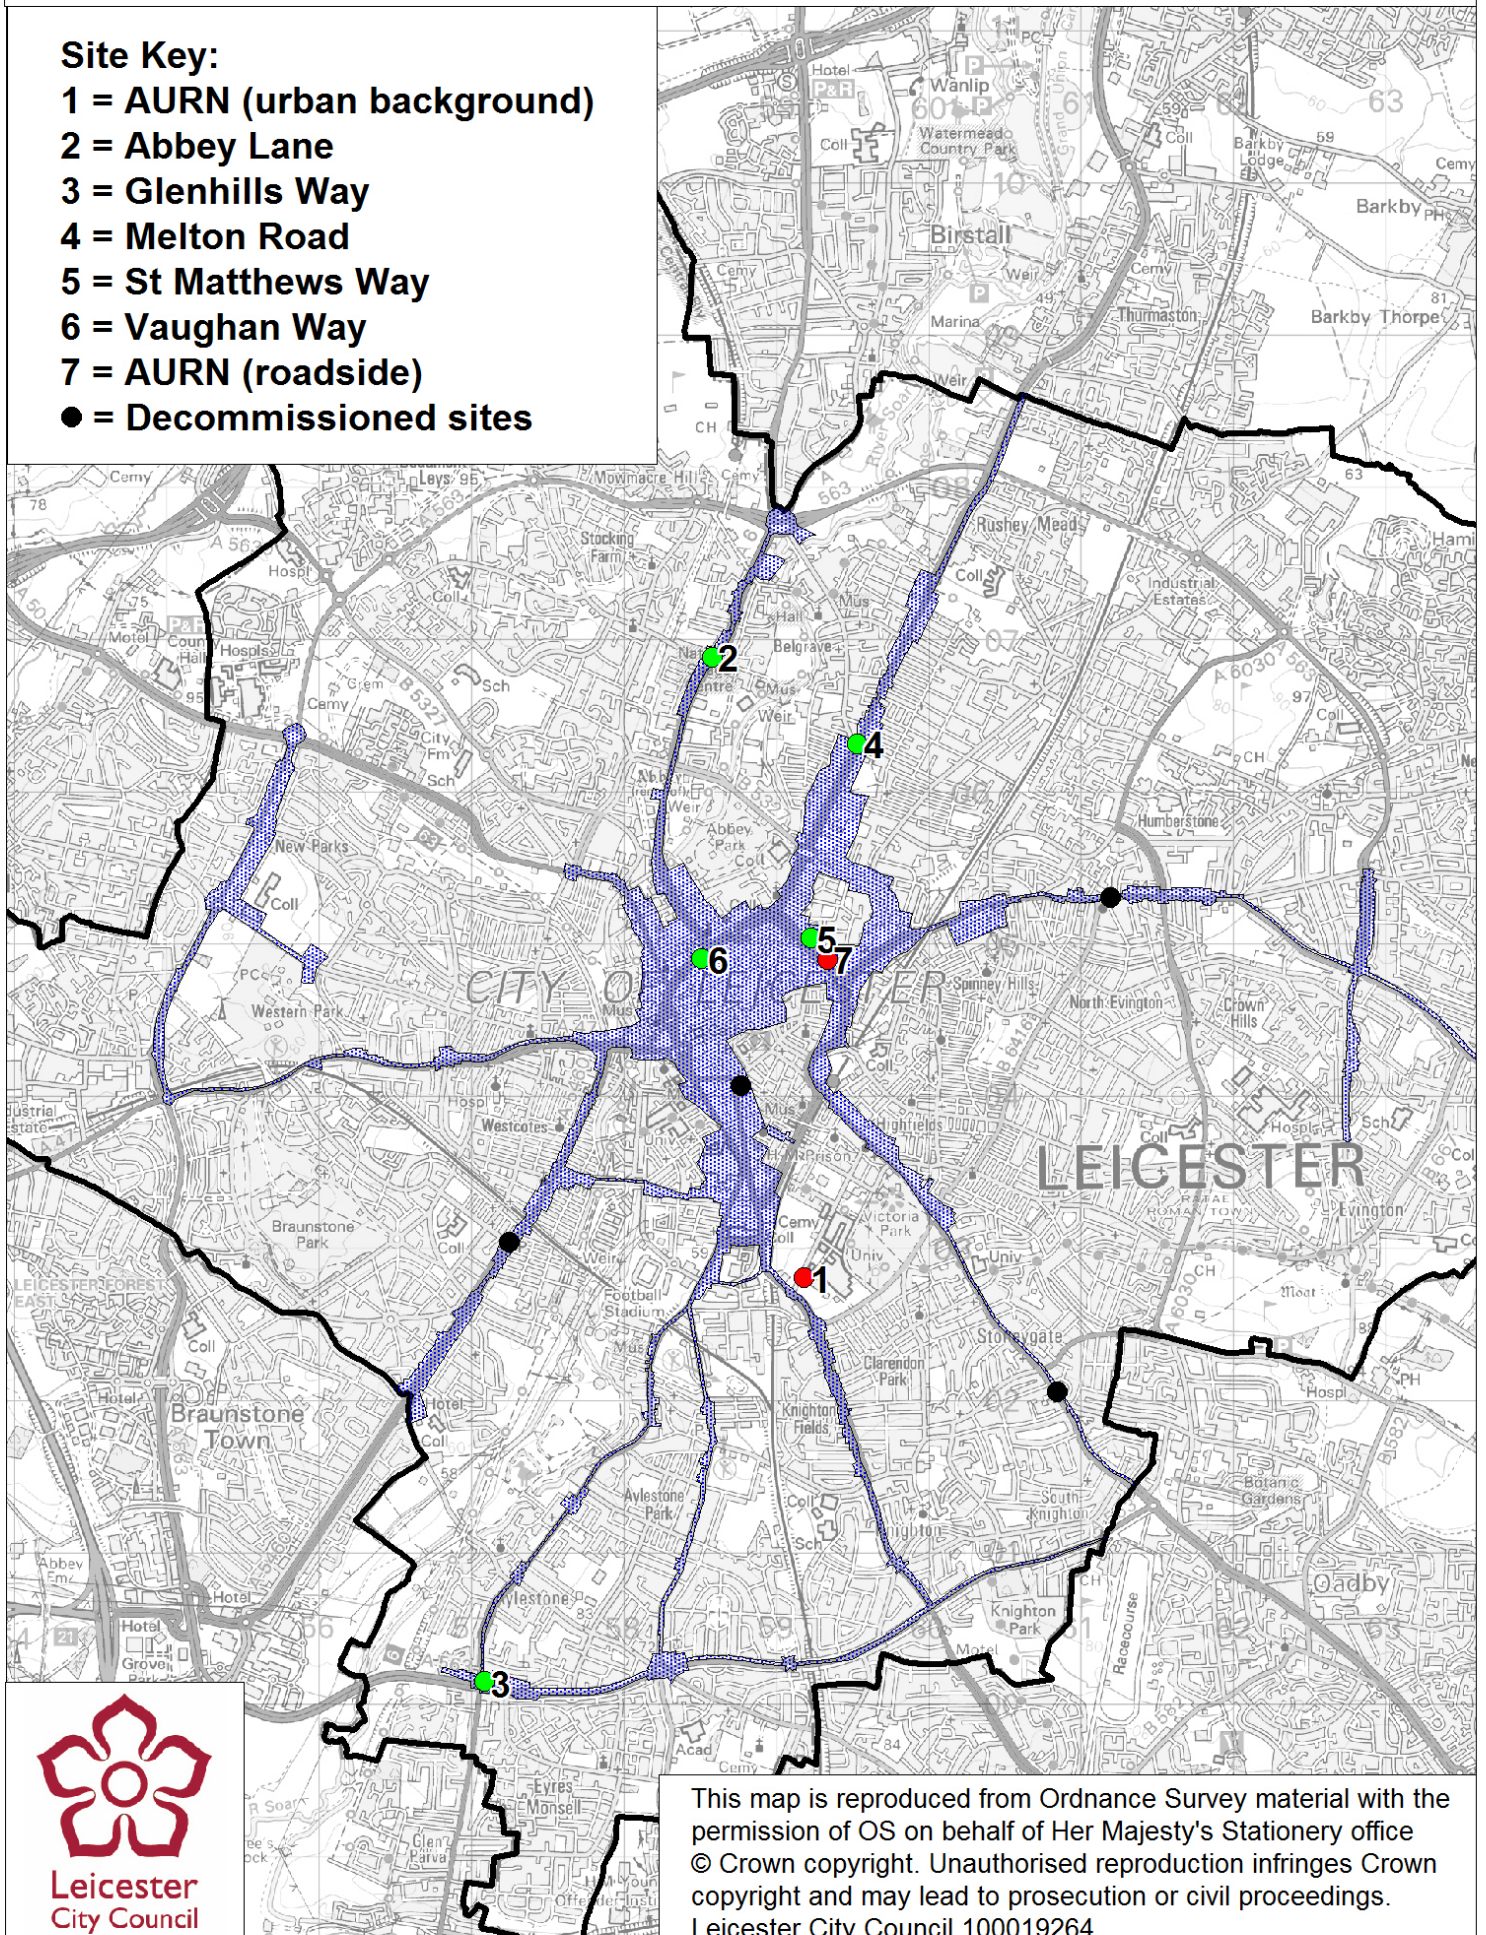

Air Quality Stations with AQMA 2015

Site Key:

- 1 = AURN (urban background)
- 2 = Abbey Lane
- 3 = Glenhills Way
- 4 = Melton Road
- 5 = St Matthews Way
- 6 = Vaughan Way
- 7 = AURN (roadside)
- = Decommissioned sites

This map is reproduced from Ordnance Survey material with the permission of OS on behalf of Her Majesty's Stationery office © Crown copyright. Unauthorised reproduction infringes Crown copyright and may lead to prosecution or civil proceedings. Leicester City Council 100019264