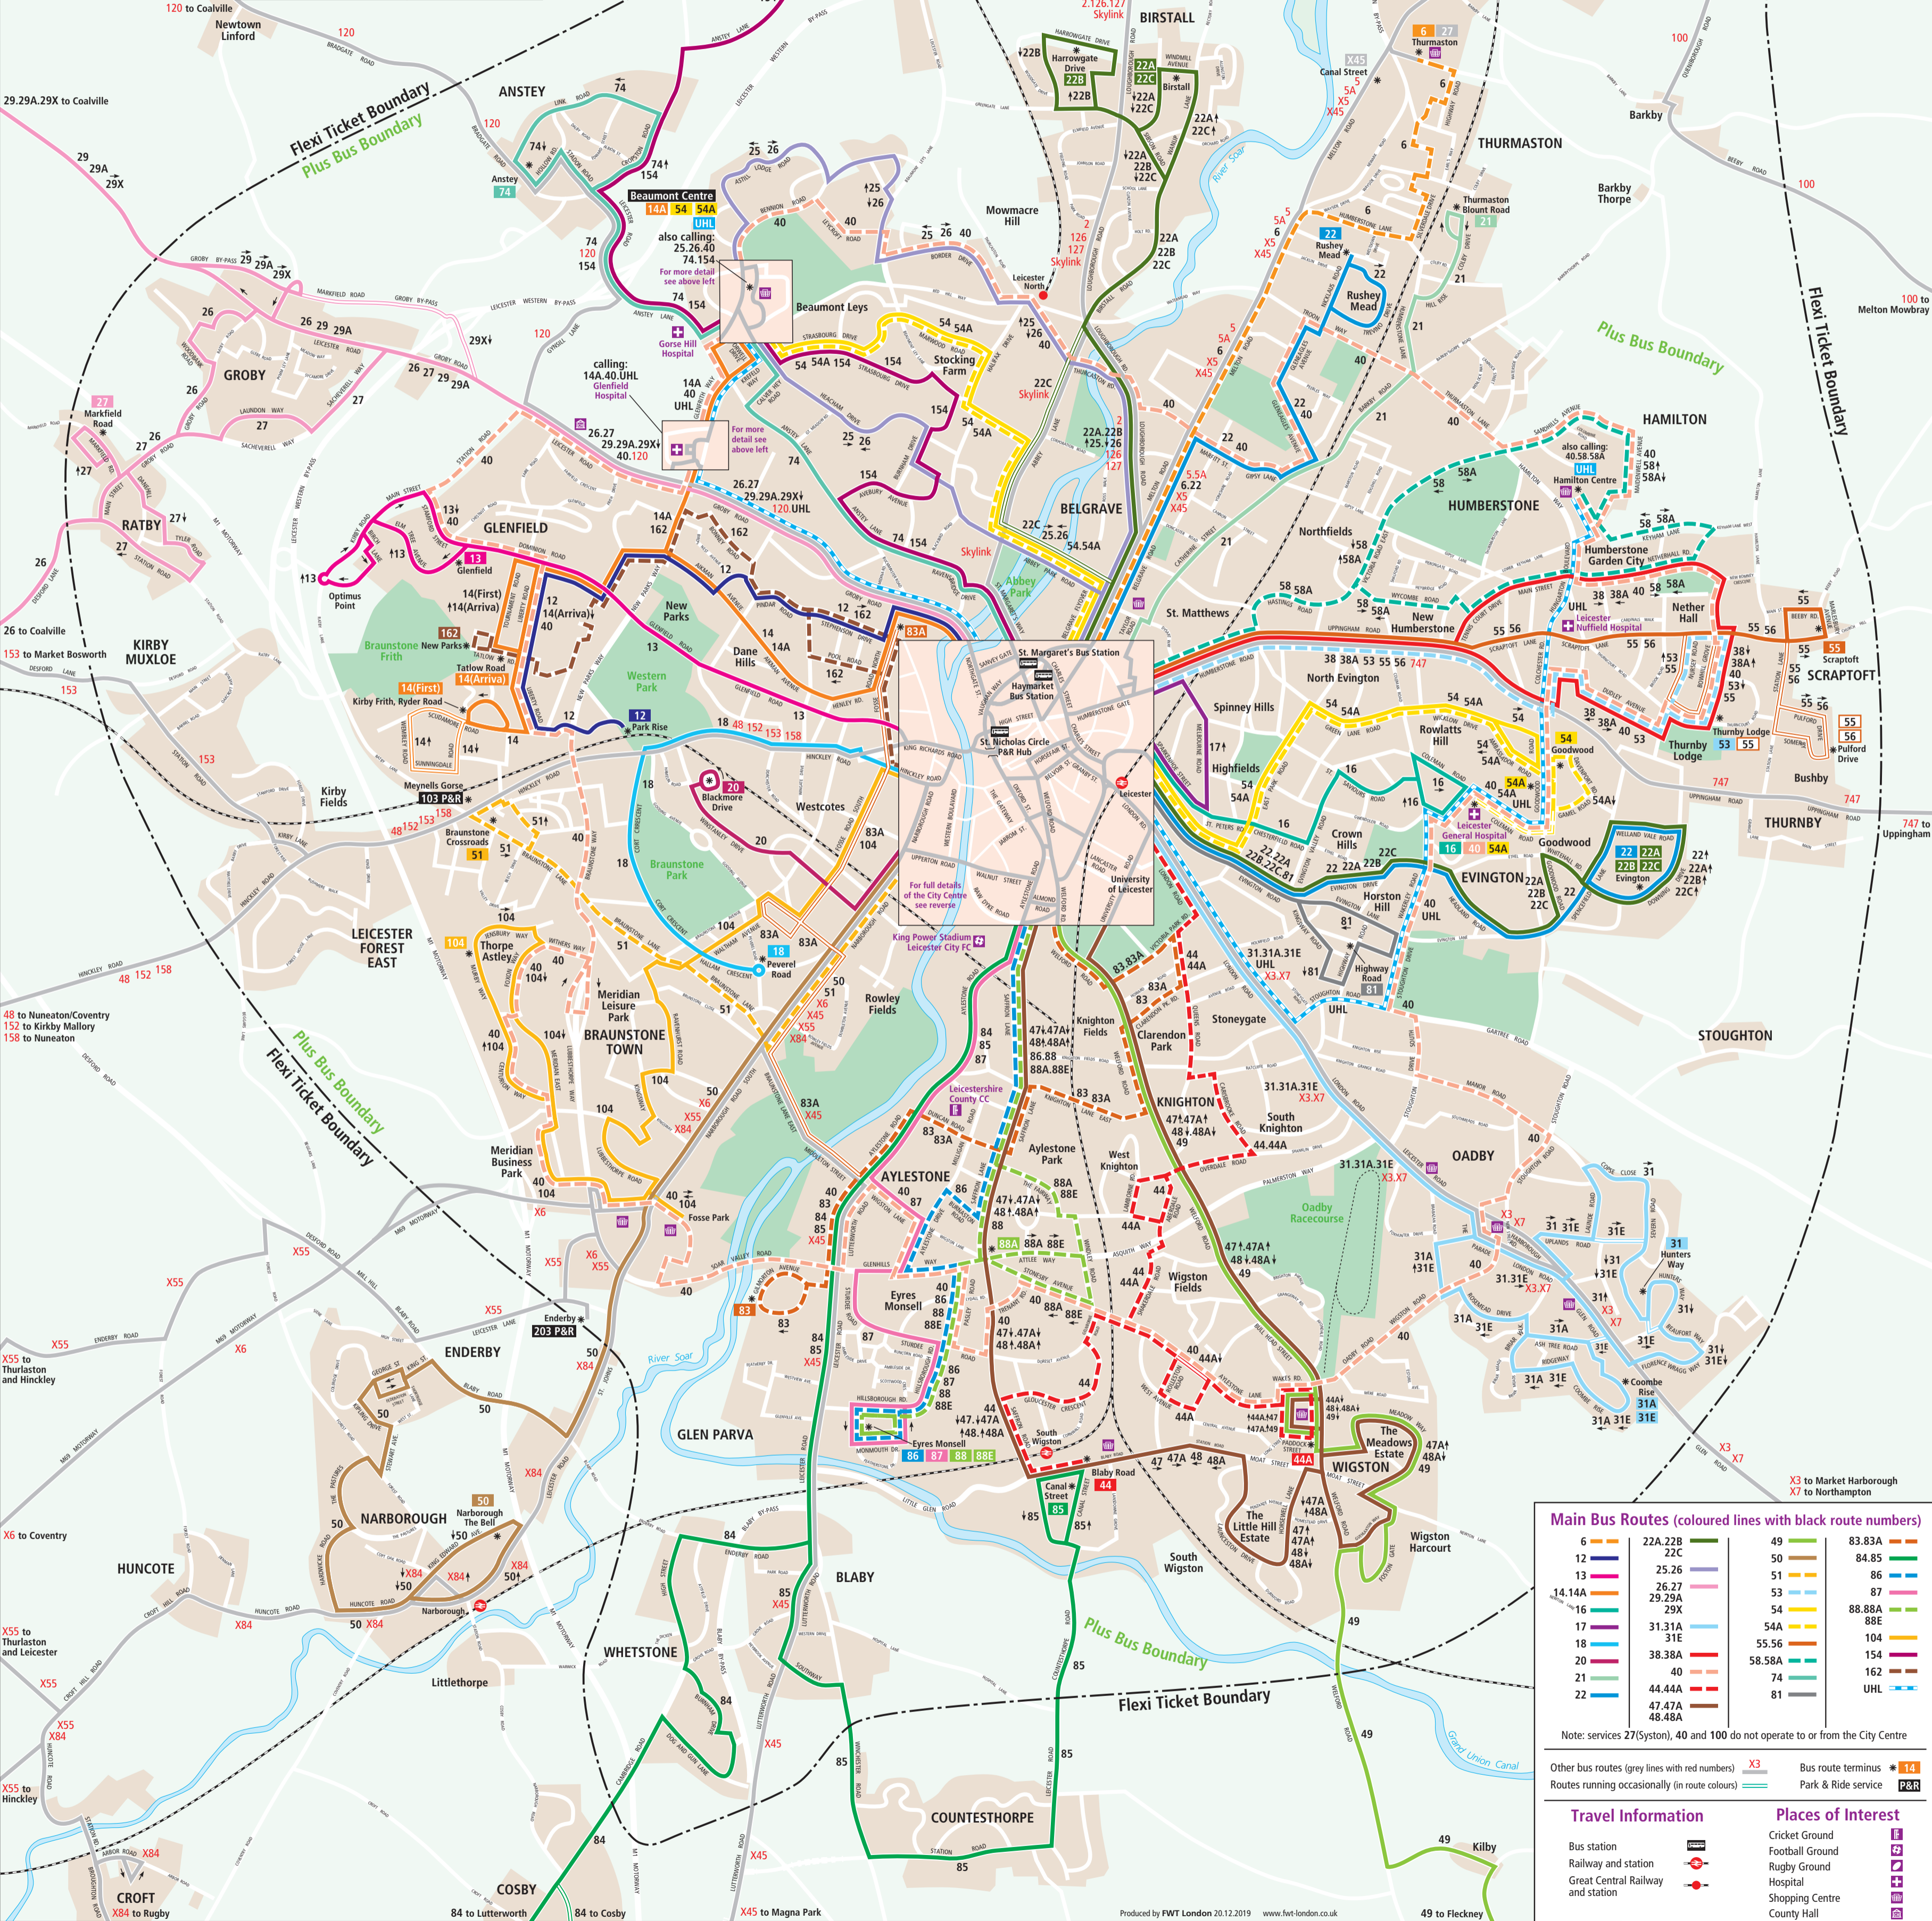

Main bus routes in Greater Leicester

Glenfield Hospital
Routes 14A, 40 and UHL stop outside the Hospital

Beaumont Centre
Stop Services

- A 14A, 40 to Glenfield UHL
- B 25
- C 74, 154 to Leicester
- D 54, 54A to Leicester
- E Tesco Free Bus
- F 74, 154 to Anstey
- G 26, 40 to Hamilton

Main Bus Routes (coloured lines with black route numbers)

| | | | |
|---------|------------------|---------|--------------|
| 6 | 22A, 22B, 22C | 49 | 83.83A |
| 12 | 25, 26 | 50 | 84.85 |
| 13 | 26, 27 | 51 | 86 |
| 14, 14A | 29, 29A, 29X | 53 | 87 |
| 16 | 54 | 54 | 88, 88A, 88E |
| 17 | 31, 31A, 31E | 54A | 104 |
| 18 | 38, 38A | 55, 56 | 154 |
| 20 | 40 | 58, 58A | 162 |
| 21 | 44, 44A | 74 | UHL |
| 22 | 47, 47A, 48, 48A | 81 | |

Note: services 27(System), 40 and 100 do not operate to or from the City Centre

Other bus routes (grey lines with red numbers) X3 Bus route terminus *14
Routes running occasionally (in route colours) Park & Ride service P&R

Travel Information

- Bus station
- Railway and station
- Great Central Railway and station

Places of Interest

- Cricket Ground
- Football Ground
- Rugby Ground
- Hospital
- Shopping Centre
- County Hall